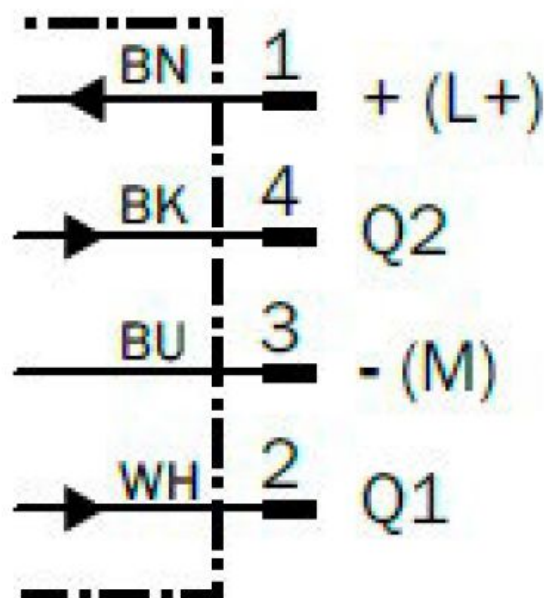

# CA.SCP

Sensor  
 Sensor  
 Sensore  
 Capteur  
 Sensor

	A	B	C	D	E	F
CA.SCP.1008	17	12	25	5	M4	18
CA.SCP.1012	20	16	32	6	M5	25

	Output	Sensor Type	Sensing distance	Connector method	
CA.SCP.1008	PNP	Magnetic sensor	0mm - 50mm	Connector type M8 4pin	65 g
CA.SCP.1012					