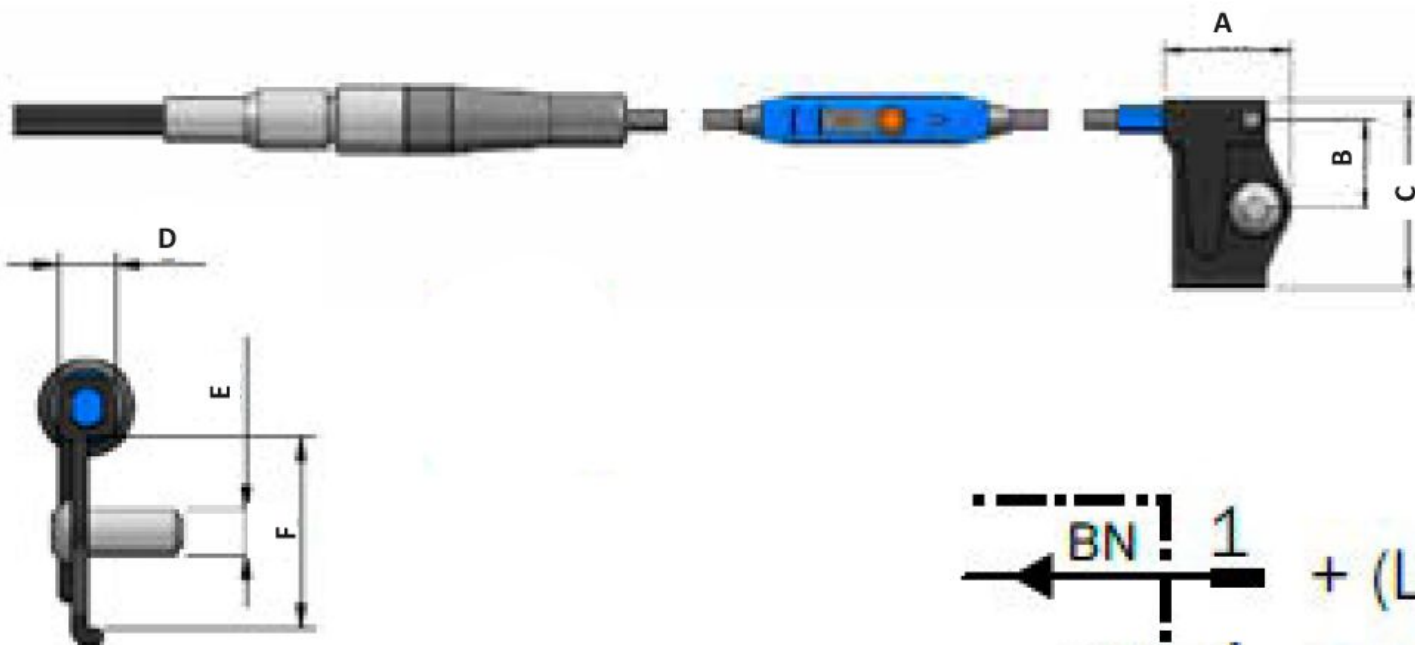

# CA.SCP

Sensor  
 Sensor  
 Sensore  
 Capteur  
 Sensor

	A	B	C	D	E	F
CA.SCP.1008	17	12	25	5	M4	18
CA.SCP.1012	20	16	32	6	M5	25

	Output	Sensor Type	Sensing distance	Connector method	
CA.SCP.1008	PNP	Magnetic sensor	0mm - 50mm	Connector type M8 4pin	65 g
CA.SCP.1012					