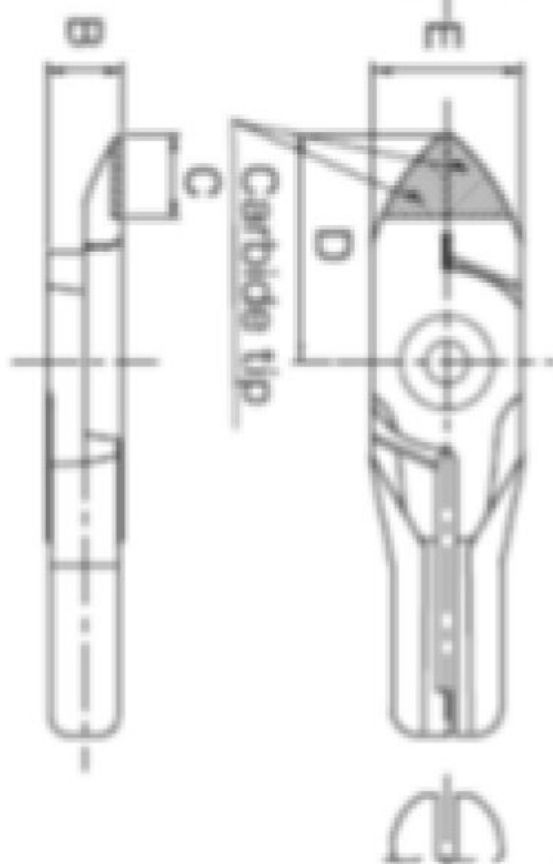

ZFNP Push

ZFN Pull

	M*	A	B	C	D	E	
CA.ZFN10	CA.SN3	3.5	7	11	24	14	30 g
CA.ZFN1	CA.SN5	5.5				16	35 g
CA.ZFN3	CA.SN10	7	9	10	27	19	60 g
CA.ZFN5	CA.SN20	8.5	12	16	35	22	110 g

	M*	A	B	C	D	E	
CA.ZFNP10	CA.SNP3	3.5	7	11	24	14	30 g
CA.ZFNP1	CA.SNP5	5.5				16	35 g
CA.ZFNP3	CA.SNP10	7	9	10	27	19	60 g
CA.ZFNP5	CA.SNP20	8.5	12	16	35	22	110 g