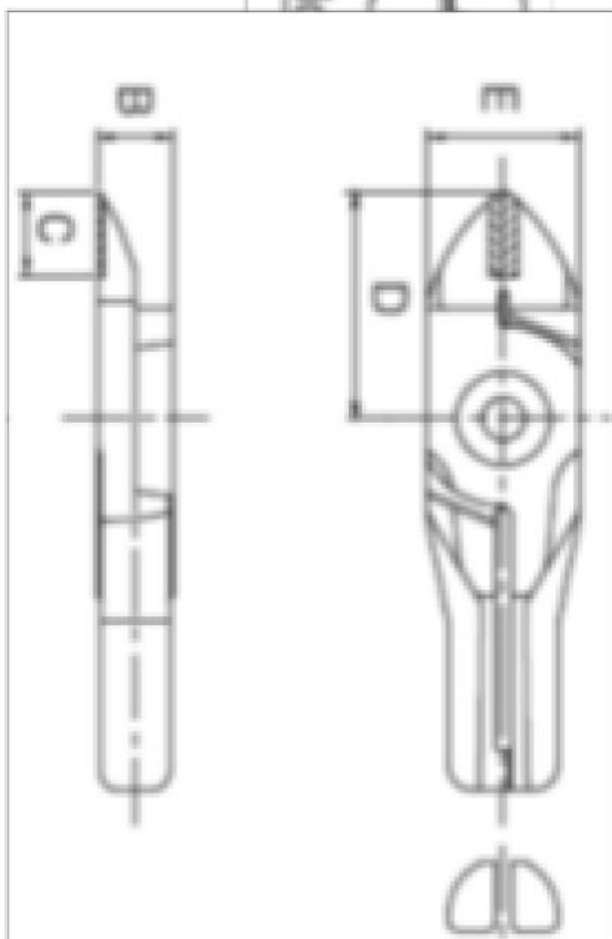

ZFNP Push

ZFN Pull

	M*	A	B	C	D	E	
CA.ZFN10	CA.SN3	3.5	7	11	24	14	30 g
CA.ZFN1	CA.SN5	5.5				16	35 g
CA.ZFN3	CA.SN10	7	9	10	27	19	60 g
CA.ZFN5	CA.SN20	8.5	12	16	35	22	110 g

	M*	A	B	C	D	E	
CA.ZFNP10	CA.SNP3	3.5	7	11	24	14	30 g
CA.ZFNP1	CA.SNP5	5.5				16	35 g
CA.ZFNP3	CA.SNP10	7	9	10	27	19	60 g
CA.ZFNP5	CA.SNP20	8.5	12	16	35	22	110 g